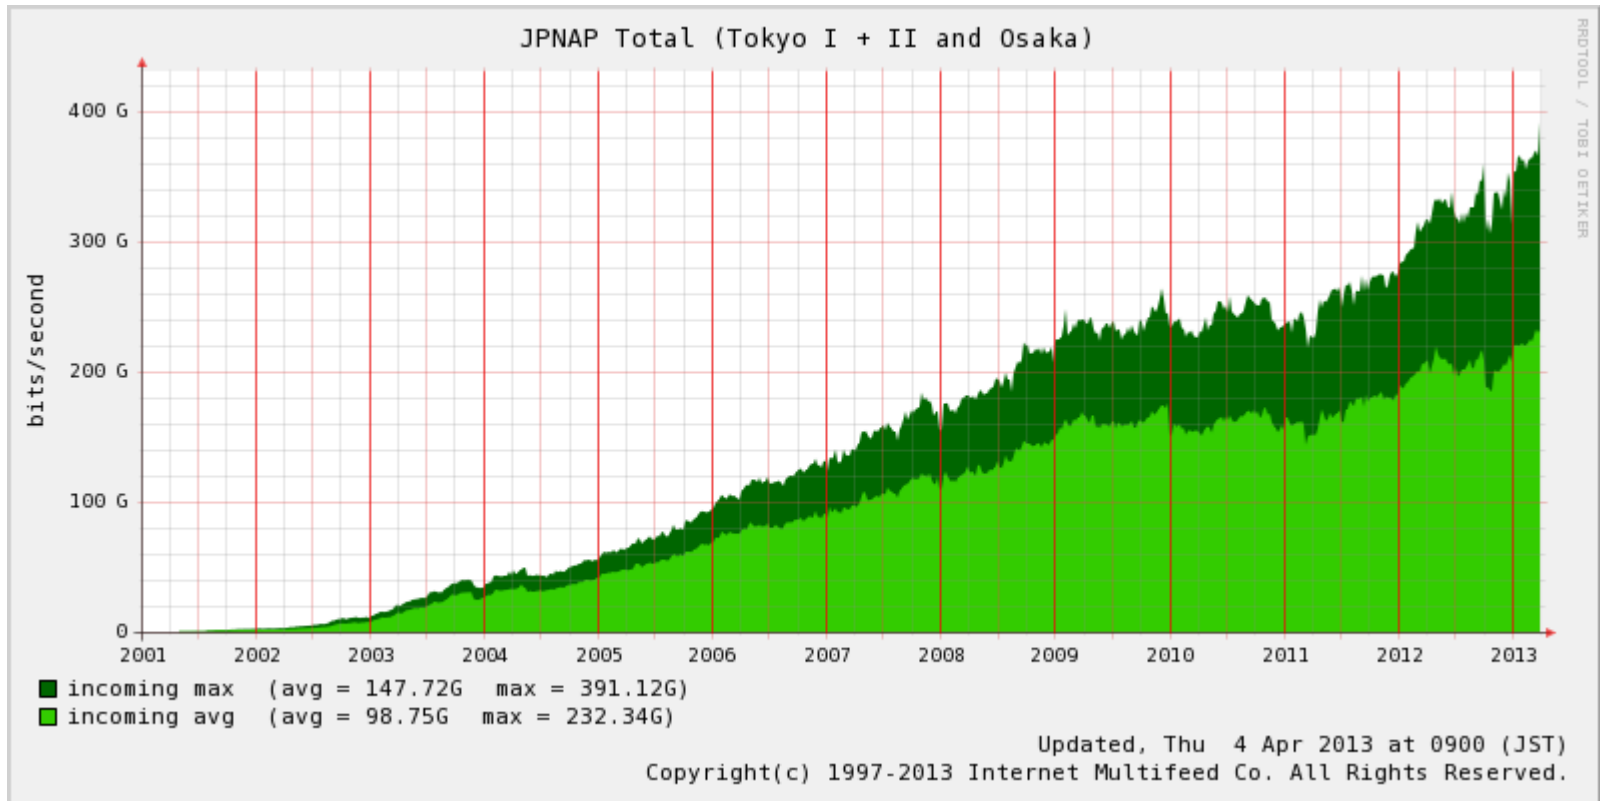

- **Over 360 Gbps**
- **100+ AS**
  - ISPs(OCN, IIJ, DoCoMo, ...), Contents providers

JPNAP Traffic since 2001