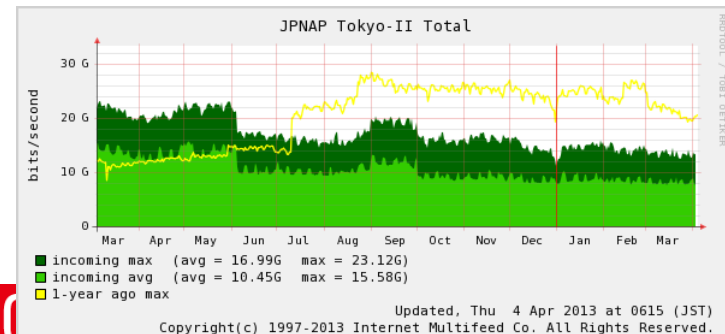

Traffic @ 3 POPs

50G
Osaka

300G
Tokyo I

15G

Tokyo II