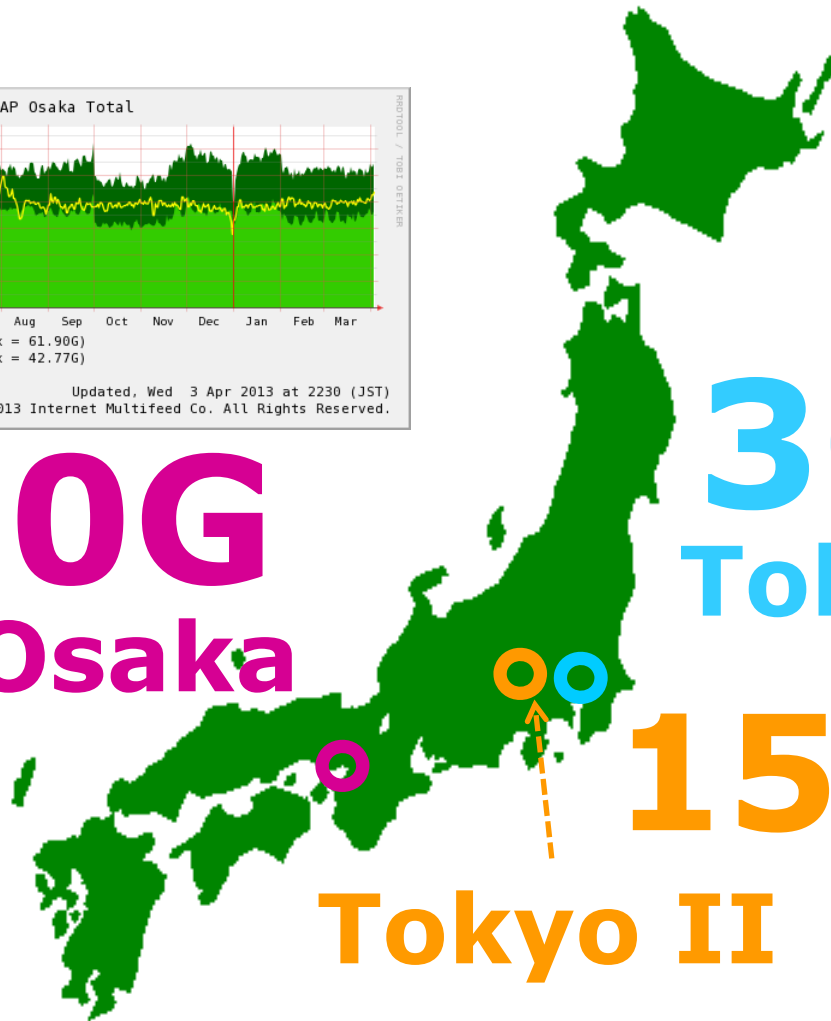

50G
Osaka

300G
Tokyo I

15G

Tokyo II