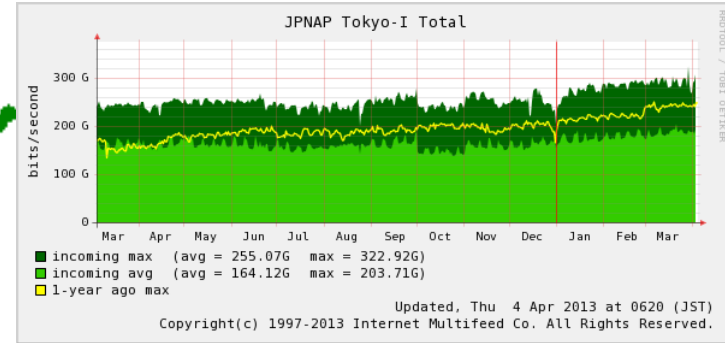

- JPNAP Tokyo I (Otemachi, Shinagawa)
- JPNAP Tokyo II (Ikebukuro)
- JPNAP Osaka (Dojima)

- **Over 360 Gbps**
- **100+ AS**
 - ISPs(OCN, IIJ, DoCoMo, ...), Contents providers

JPNAP Traffic since 2001

Traffic @ 3 POPs

50G
Osaka

300G
Tokyo I

15G

Tokyo II

- July 2012: 100GbE port
 - Launched at Tokyo I and II
 - First provider of IXP in Asia
 - Having several customers

- March 2013: Route Server: BIRD and quagga

<http://bird.network.cz/>